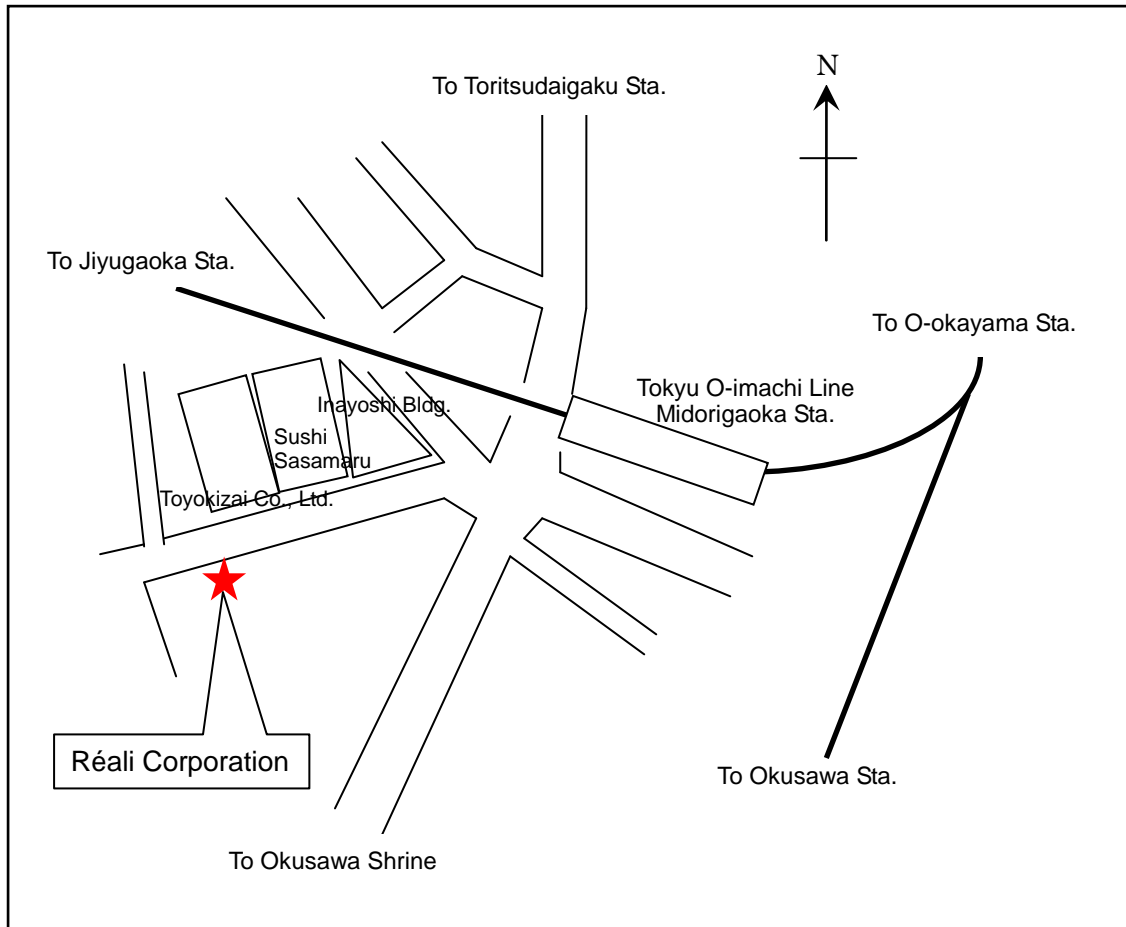

Access Map to Réali Corporation

Address: 2-25-11 Okusawa, Setagaya-ku,
Tokyo 158-0083, Japan

Tel.: 03-5731-8917

Fax.: 03-5731-8918

Access: 1 min. on foot from Midorigaoka Sta. of Tokyu Oimati Line